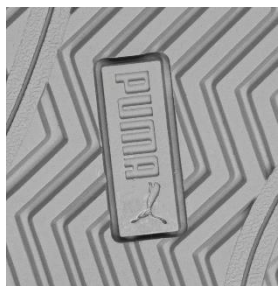

PRODUCT DATA SHEET

ICONIC SUEDE GREY LOW S1PL ESD FO HRO SR

Art. No 64.003.0

Protection: fiberglass toe cap and flexible FAP® midsole

Plus: idCELL, ROTATION POINT

Upper: High quality suede leather

Lining: BreathActive functional lining

Footbed: evercushion® RELIEF

Sole: 300 °C heat resistant rubber outsole with excellently slip resistant herringbone pattern and idCell

Colour: grey

Sizes: 36 - 48

COMPOSITE

SLIP RESISTANT

HRO SOLE

BIG SIZES

UNISEX

METAL FREE

RUBBER SOLE HERITAGE

The 300°C heat-resistant rubber outsole has an excellently slip resistant herringbone pattern with optimum grip. The softer rubber midsole grants underfoot cushioning and shock absorption. By increasing the rotation point, friction and thus fatigue are greatly reduced. The wide frame ensures all around perfect stabilization.

ROTATION POINT

The special feature of the sole is the integrated rotation point. This point in the area of the inner metatarsus is the most severely strained part while walking. By reinforcing the rotation point, friction and thus fatigue is greatly reduced.