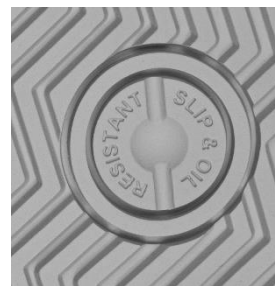

PRODUCT DATA SHEET

ICONIC SUEDE GREY LOW S1PL ESD FO HRO SR

Art. No 64.003.0

Protection: fiberglass toe cap and flexible FAP® midsole

Plus: idCELL, ROTATION POINT

Upper: High quality suede leather

Lining: BreathActive functional lining

Footbed: evercushion® RELIEF

Sole: 300 °C heat resistant rubber outsole with excellently slip resistant herringbone pattern and idCell

Colour: grey

Sizes: 36 - 48

COMPOSITE

SLIP RESISTANT

HRO SOLE

BIG SIZES

UNISEX

METAL FREE

RUBBER SOLE HERITAGE

The 300°C heat-resistant rubber outsole has an excellently slip resistant herringbone pattern with optimum grip. The softer rubber midsole grants underfoot cushioning and shock absorption. By increasing the rotation point, friction and thus fatigue are greatly reduced. The wide frame ensures all around perfect stabilization.

ROTATION POINT

The special feature of the sole is the integrated rotation point. This point in the area of the inner metatarsus is the most severely strained part while walking. By reinforcing the rotation point, friction and thus fatigue is greatly reduced.